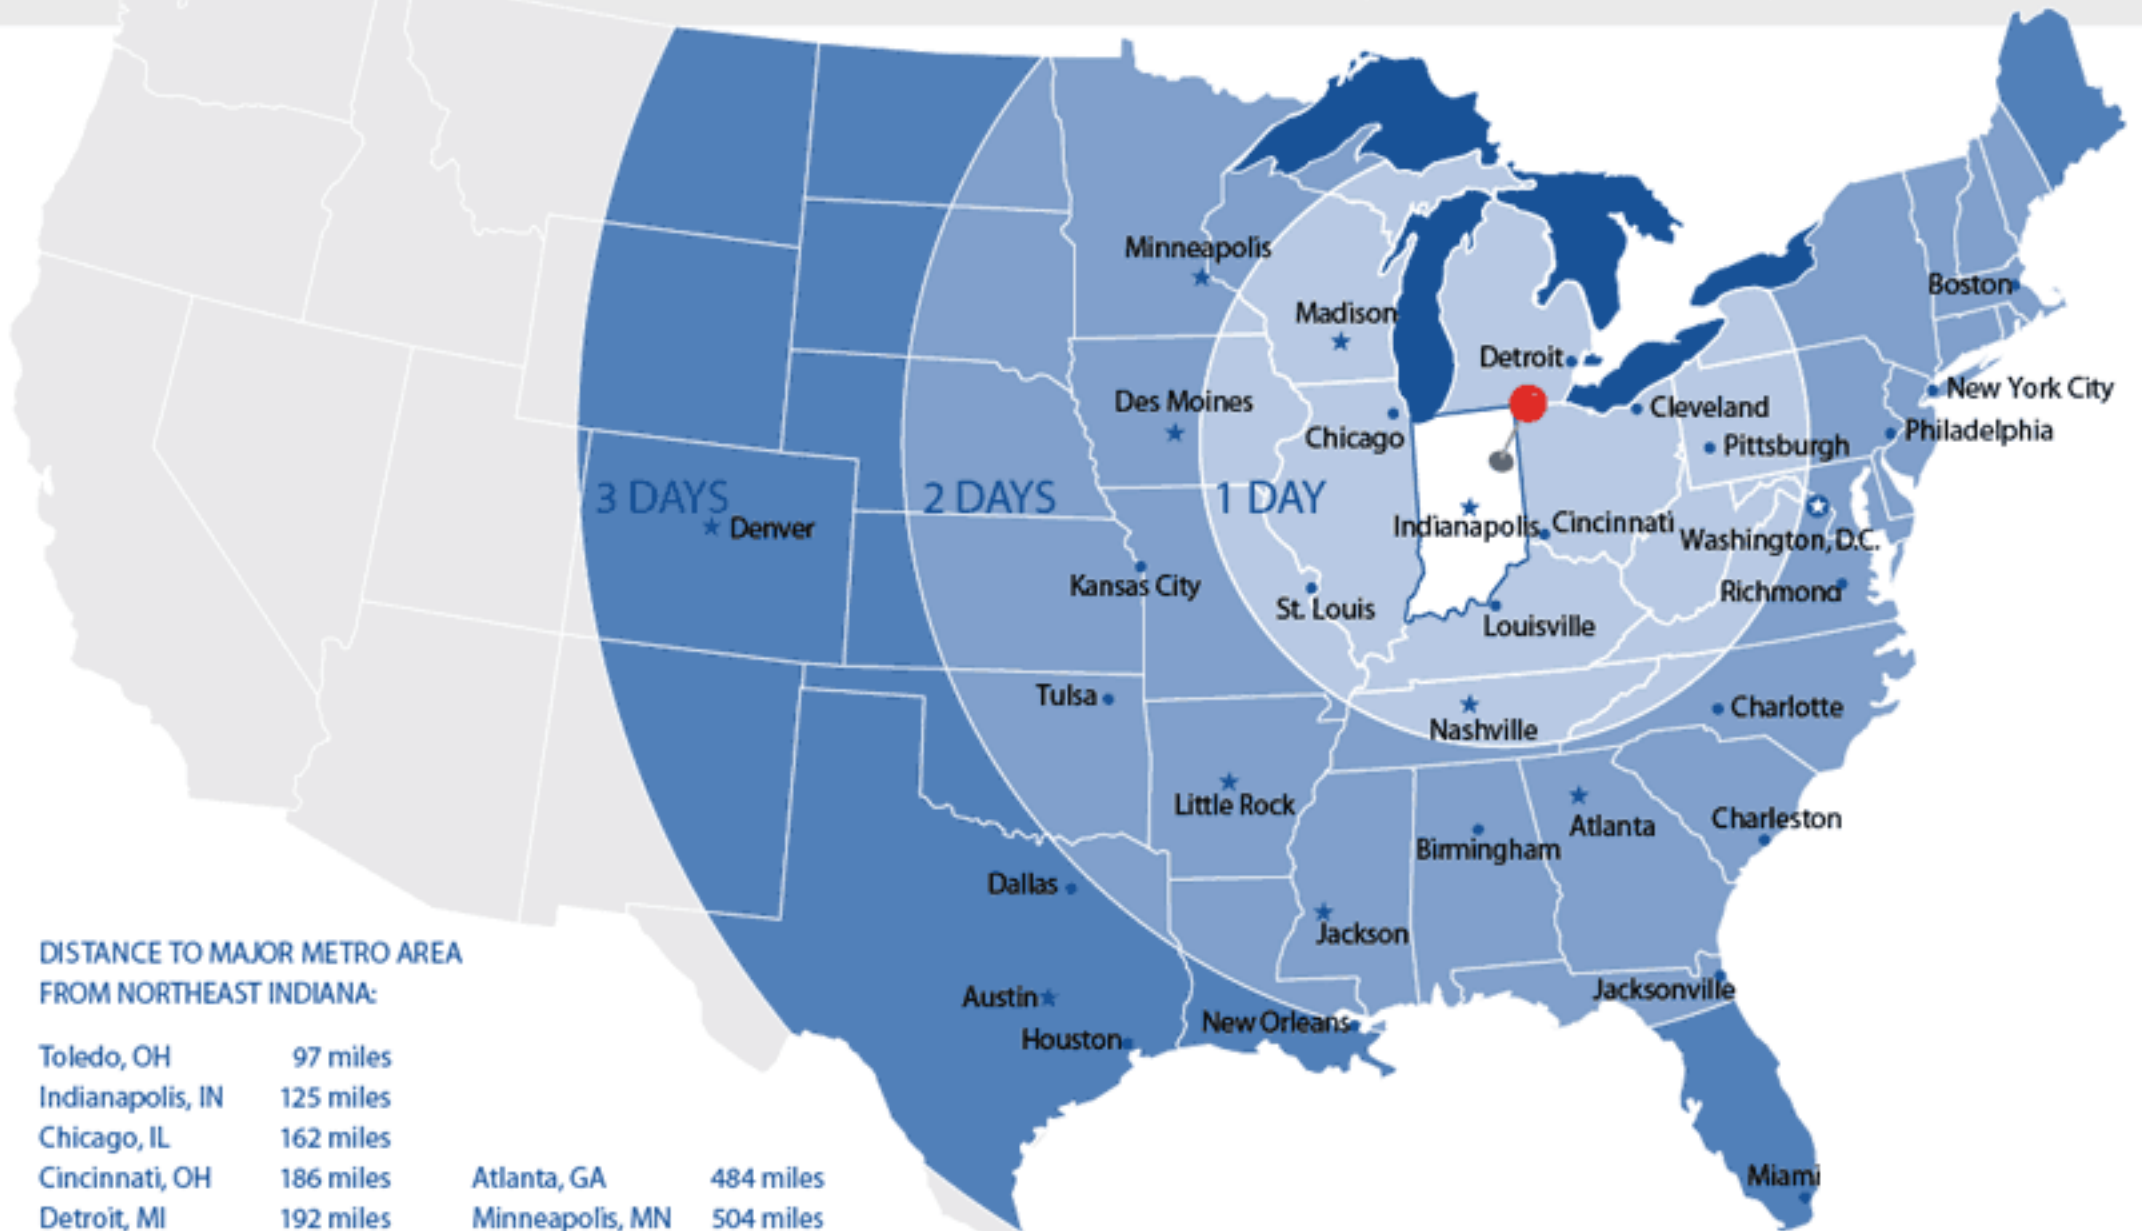

DRIVE TIME RINGS

from Northeast Indiana

300 East Main Street, Suite 210, Fort Wayne, Indiana 46802

260.469.3469 | dbarber@chooseNEindiana.com | chooseNEindiana.com

DISTANCE TO MAJOR METRO AREA FROM NORTHEAST INDIANA:

Toledo, OH	97 miles		
Indianapolis, IN	125 miles		
Chicago, IL	162 miles		
Cincinnati, OH	186 miles	Atlanta, GA	484 miles
Detroit, MI	192 miles	Minneapolis, MN	504 miles
Cleveland, OH	203 miles	Kansas City, KS	514 miles
Pittsburgh, PA	317 miles	New York, NY	644 miles
St. Louis, MO	370 miles	New Orleans, LA	793 miles
Washington, D.C.	452 miles	Houston, TX	950 miles

DRIVE TIME MILEAGE

1 Day = 450 miles

2 Days = 900 miles

3 Days = 1350 miles